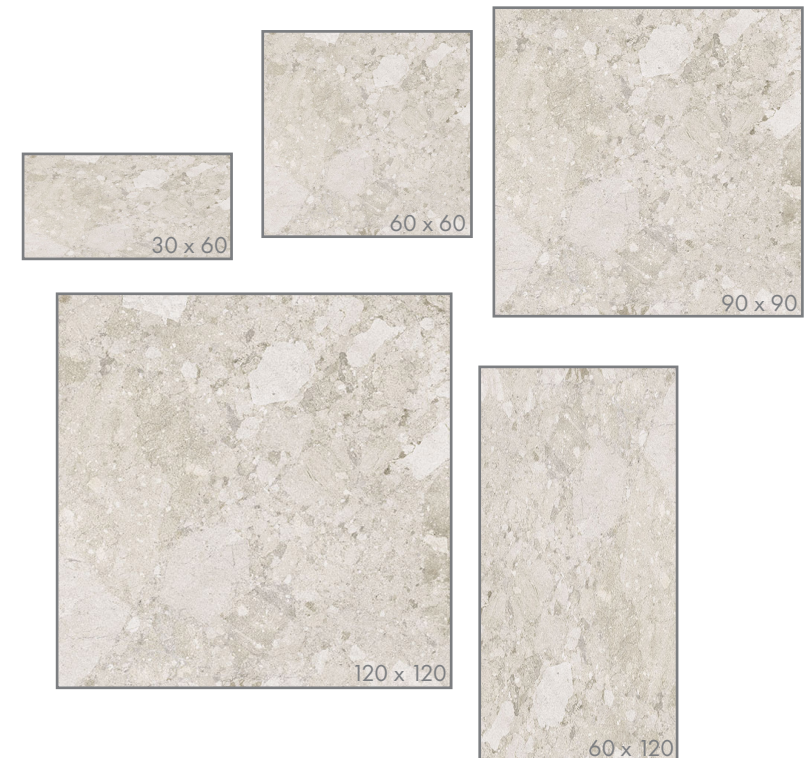

SASSIPIETRE

5 colours - 5 sizes - 3 finishes

Product Type: Agglomerated stone tile

Colours: Bianco, Beige, Grigio, Argilla, Grigio Scuro

Sizes: 30 x 60, 60 x 60, 90 x 90, 60 x 120, 120 x 120

Finishes: Matte, Semi Polished, External

*grigio

Stone-effect stoneware is the central feature of the **SASSIEPIETRE** collection, in new and unusual finishes, distinguished by dynamic light effects. From the agglomerated stone family, **SASSIEPIETRE** is a collection characterised by the intrusion of elements of various origins, cemented by limestone material and demonstrating impressive depth and vigour.